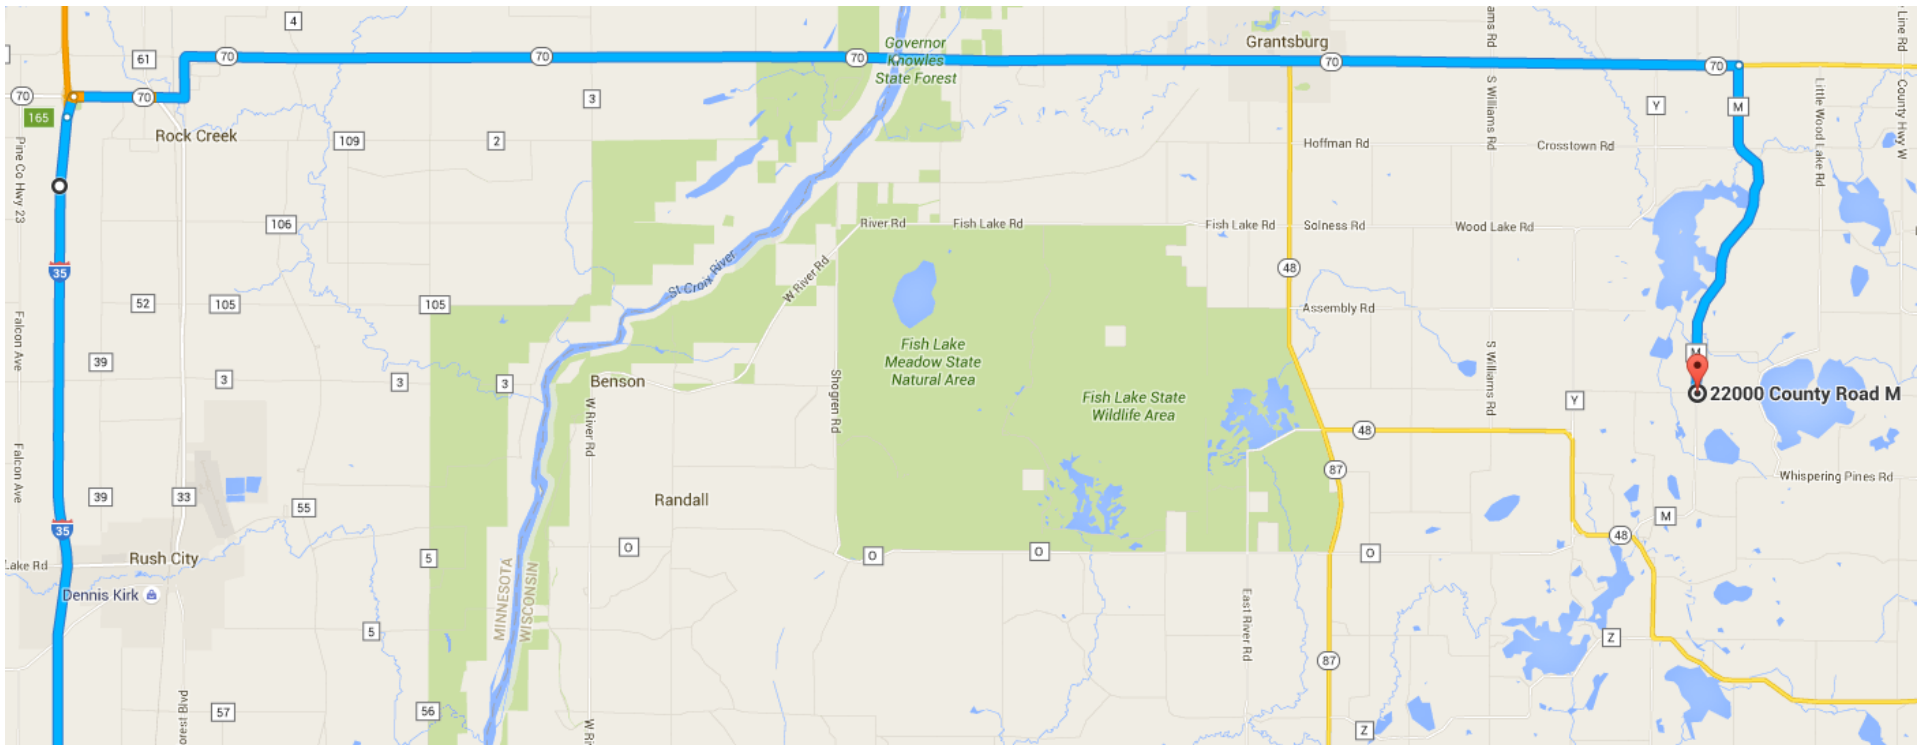

Directions From Minneapolis to The Wilderness Fellowship

1. A 90-minute drive from the Twin Cities. Take I-35 north to Hwy. 70 east. Go through Alpha and turn right on County Road M, and proceed 4.3 miles to **The Wilderness entrance** on your left. It will be directly across from the M-Y Road. Turn left into The Wilderness:

2. Follow the signs to the **office** to check in for your reservation:

If you have a GPS or are using online directions enter the following address: 22000 County Road M, Frederic WI 54837. Be sure to include "Frederic", or you may be routed to another part of Wisconsin far away from us! (Please note: This is NOT our mailing address.)