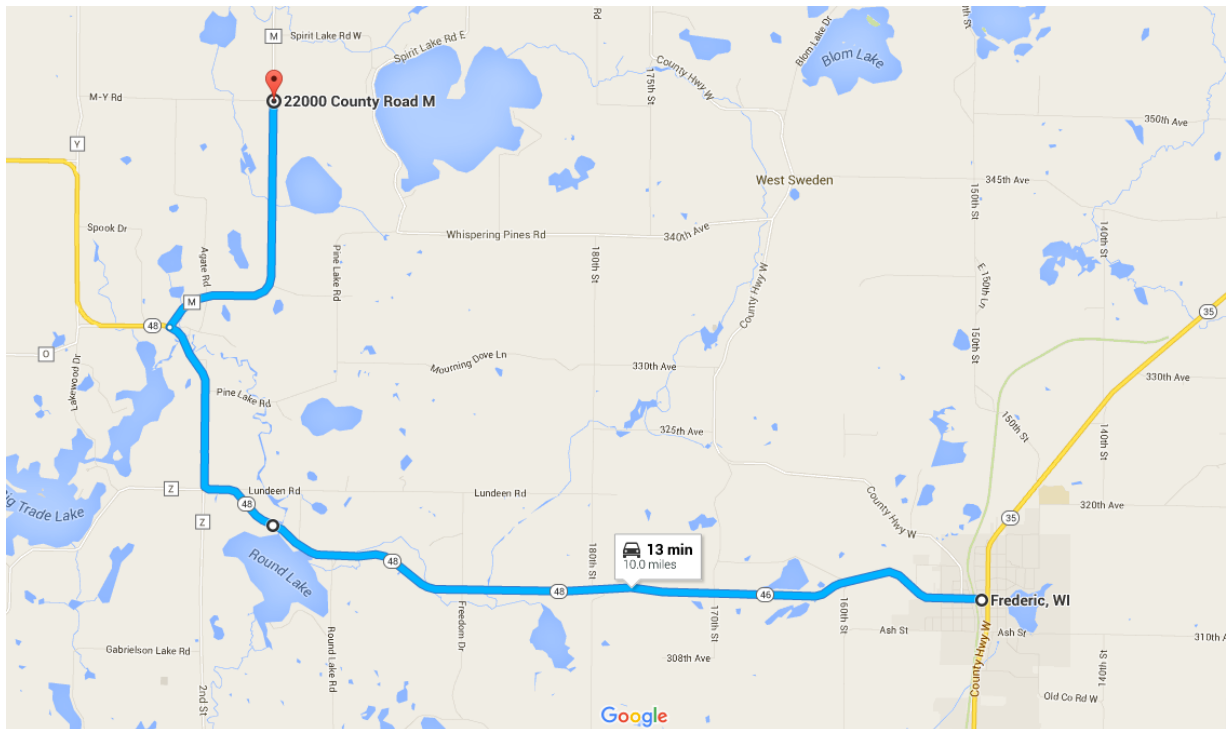

Directions From Frederic to The Wilderness Fellowship

1. A 13-minute (10 mile) drive from Frederic. Take Hwy. 48 west to County Road M, turn right on M and go 2.3 miles to **The Wilderness entrance** on your right. It will be directly across from the M-Y Road. Turn right into The Wilderness:

2. Follow the signs to the **office** to check in for your reservation:

If you have a GPS or are using online directions enter the following address: 22000 County Road M, Frederic WI 54837. Be sure to include "Frederic", or you may be routed to another part of Wisconsin far away from us! (Please note: This is NOT our mailing address.)