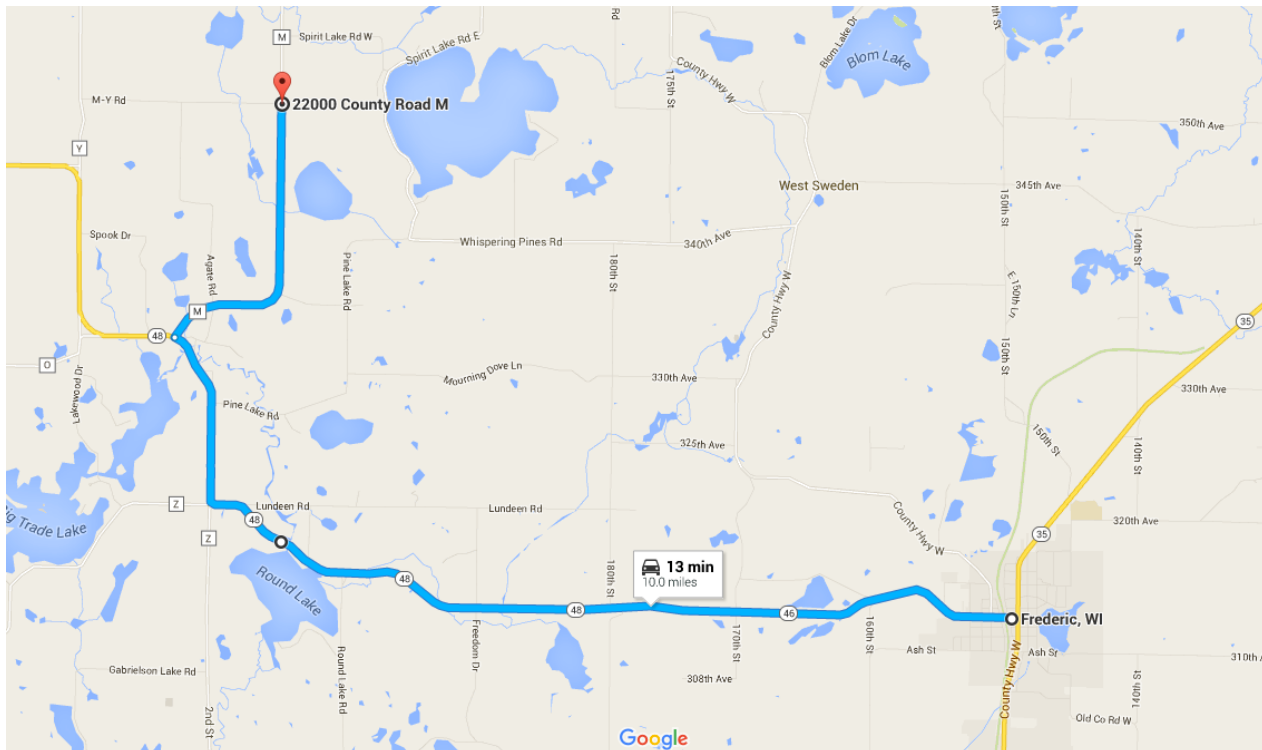

Directions From Frederic to The Wilderness Fellowship

1. A 13-minute (10 mile) drive from Frederic. Take Hwy. 48 west to County Road M, turn right on M and go 2.3 miles to **The Wilderness entrance** on your right. It will be directly across from the M-Y Road. Turn right into The Wilderness:

2. Follow the signs to the **office** to check in for your reservation:

If you have a GPS or are using online directions enter the following address: 22000 County Road M, Frederic WI 54837. Be sure to include "Frederic", or you may be routed to another part of Wisconsin far away from us! (Please note: This is NOT our mailing address.)